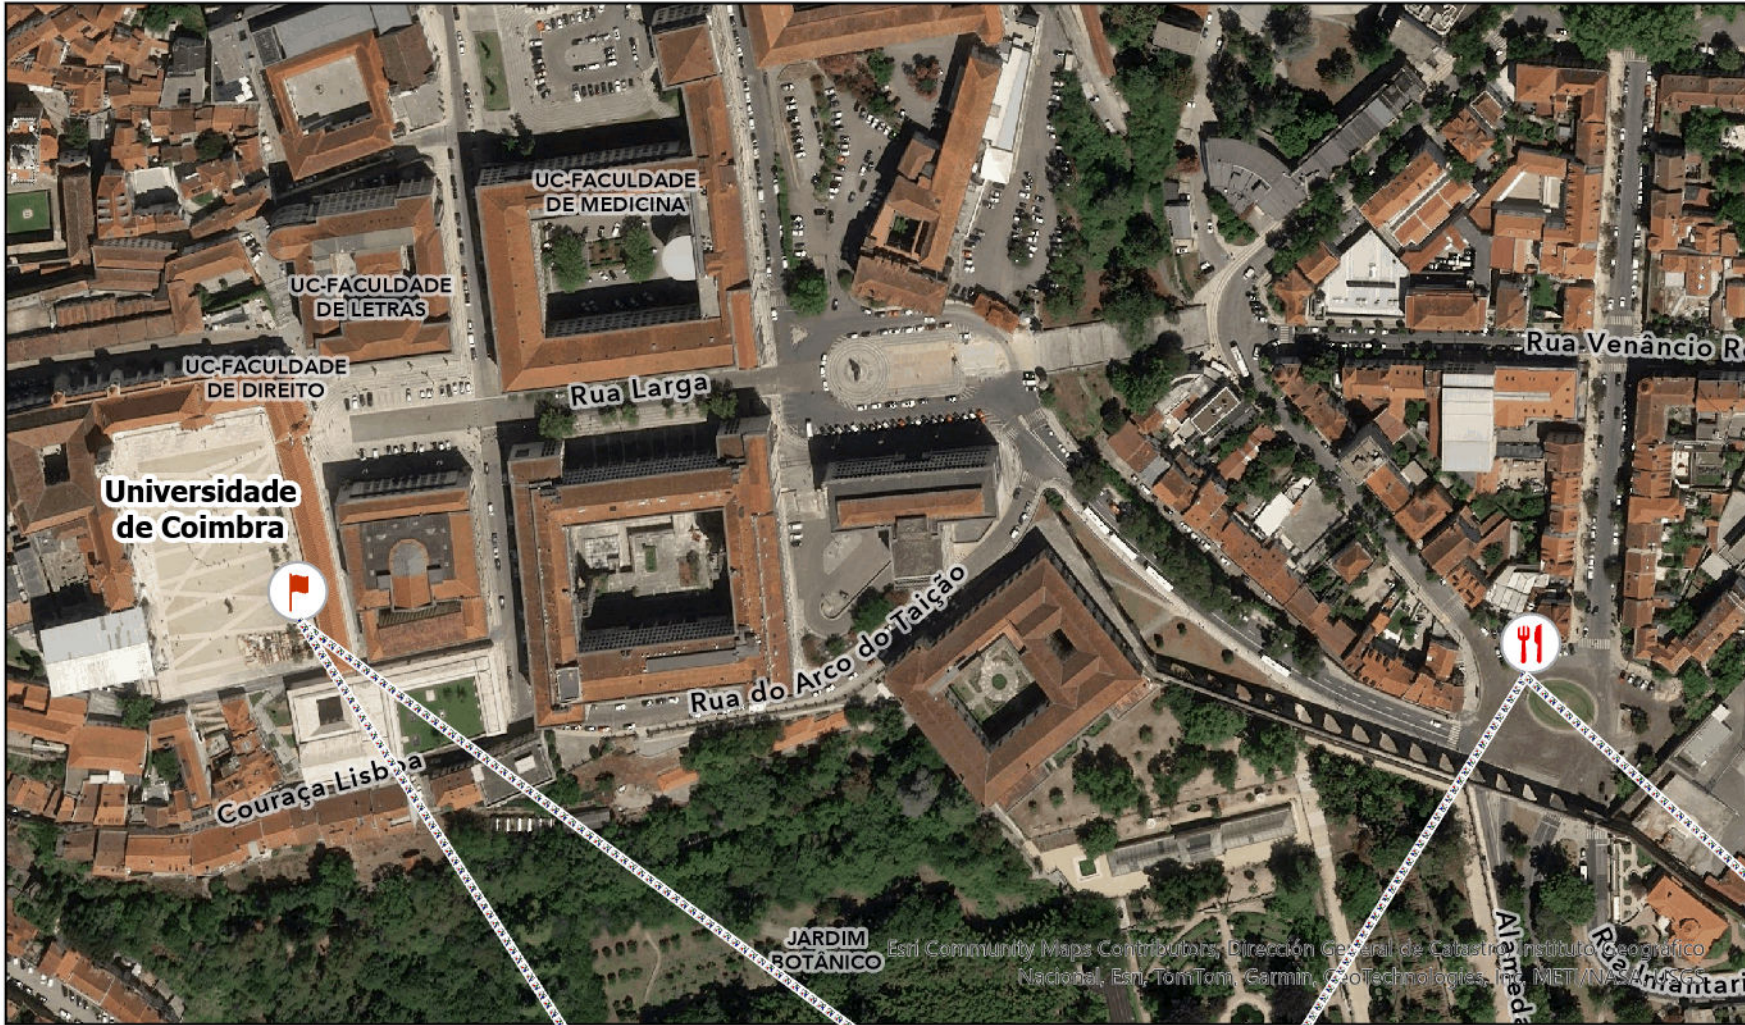

INESC Brussels HUB Winter Meeting - Day 1 (28th of January) events

-  Dinner
-  Meeting location

0 20 40 80
Meters